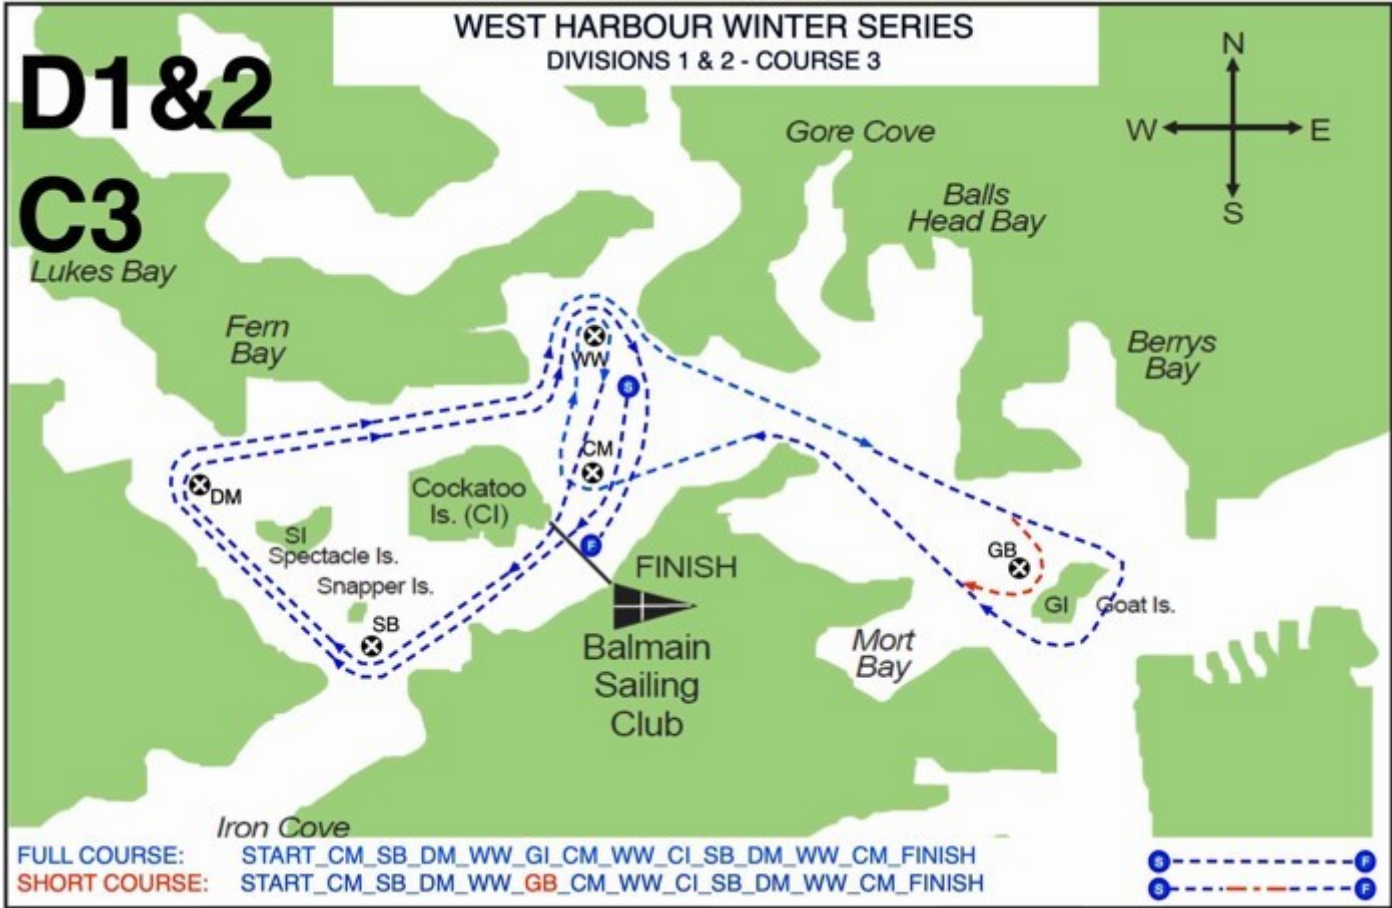

West Harbour Winter Series 2021 Course Maps

Note: Refer to '2021 West Harbour Winter Series Sailing Instructions' for full race information

Race Dates

- Race 1 9 May 2021
- Race 2 23 May 2021
- Race 3 6 June 2021
- Race 4 20 June 2021
- Race 5 4 July 2021
- Race 6 18 July 2021
- Race 7 1 August 2021

Start Signals

Scheduled Time	Division Warning	Division Start	Pennant Displayed	Pennant Dropped
11:25	1		Yellow	
11:30	2	1	Blue	Yellow
11:35	3	2	Black	Blue
11:40	4	3	Green	Black
11:45		4		Green

Radio: VHF Channel 77

Time limit: 1500 hours

D3&4

C1

WEST HARBOUR WINTER SERIES

DIVISIONS 3 & 4 - COURSE 1

D3&4

C2

WEST HARBOUR WINTER SERIES

DIVISION 3 & 4 - COURSE 2