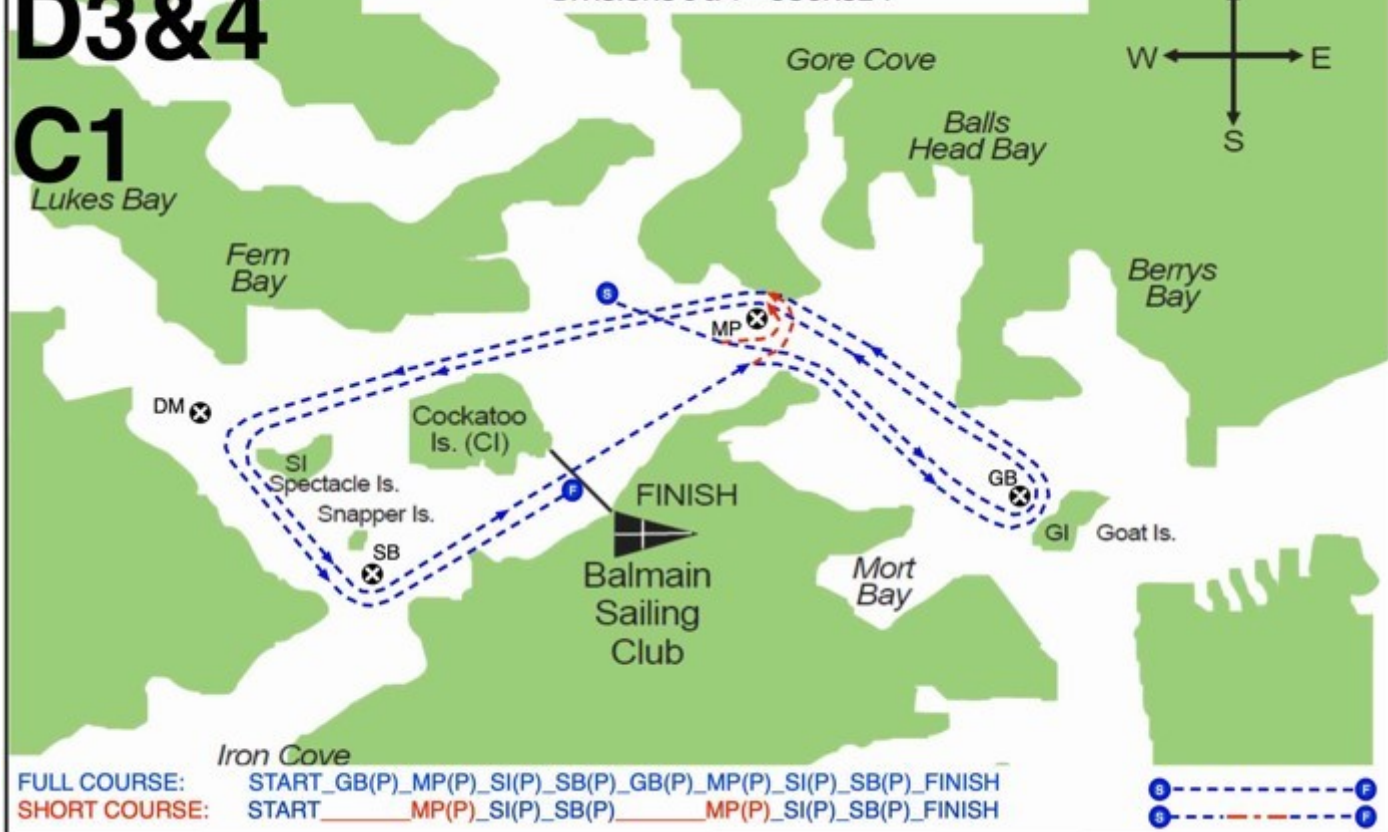

West Harbour Winter Series 2021 Course Maps

Note: Refer to '2021 West Harbour Winter Series Sailing Instructions' for full race information

Race Dates

- Race 1 9 May 2021
- Race 2 23 May 2021
- Race 3 6 June 2021
- Race 4 20 June 2021
- Race 5 4 July 2021
- Race 6 18 July 2021
- Race 7 1 August 2021

Start Signals

Scheduled Time	Division Warning	Division Start	Pennant Displayed	Pennant Dropped
11:25	1		Yellow	
11:30	2	1	Blue	Yellow
11:35	3	2	Black	Blue
11:40	4	3	Green	Black
11:45		4		Green

Radio: VHF Channel 77

Time limit: 1500 hours

D3&4

C1

WEST HARBOUR WINTER SERIES

DIVISIONS 3 & 4 - COURSE 1

D3&4

C2

WEST HARBOUR WINTER SERIES

DIVISION 3 & 4 - COURSE 2