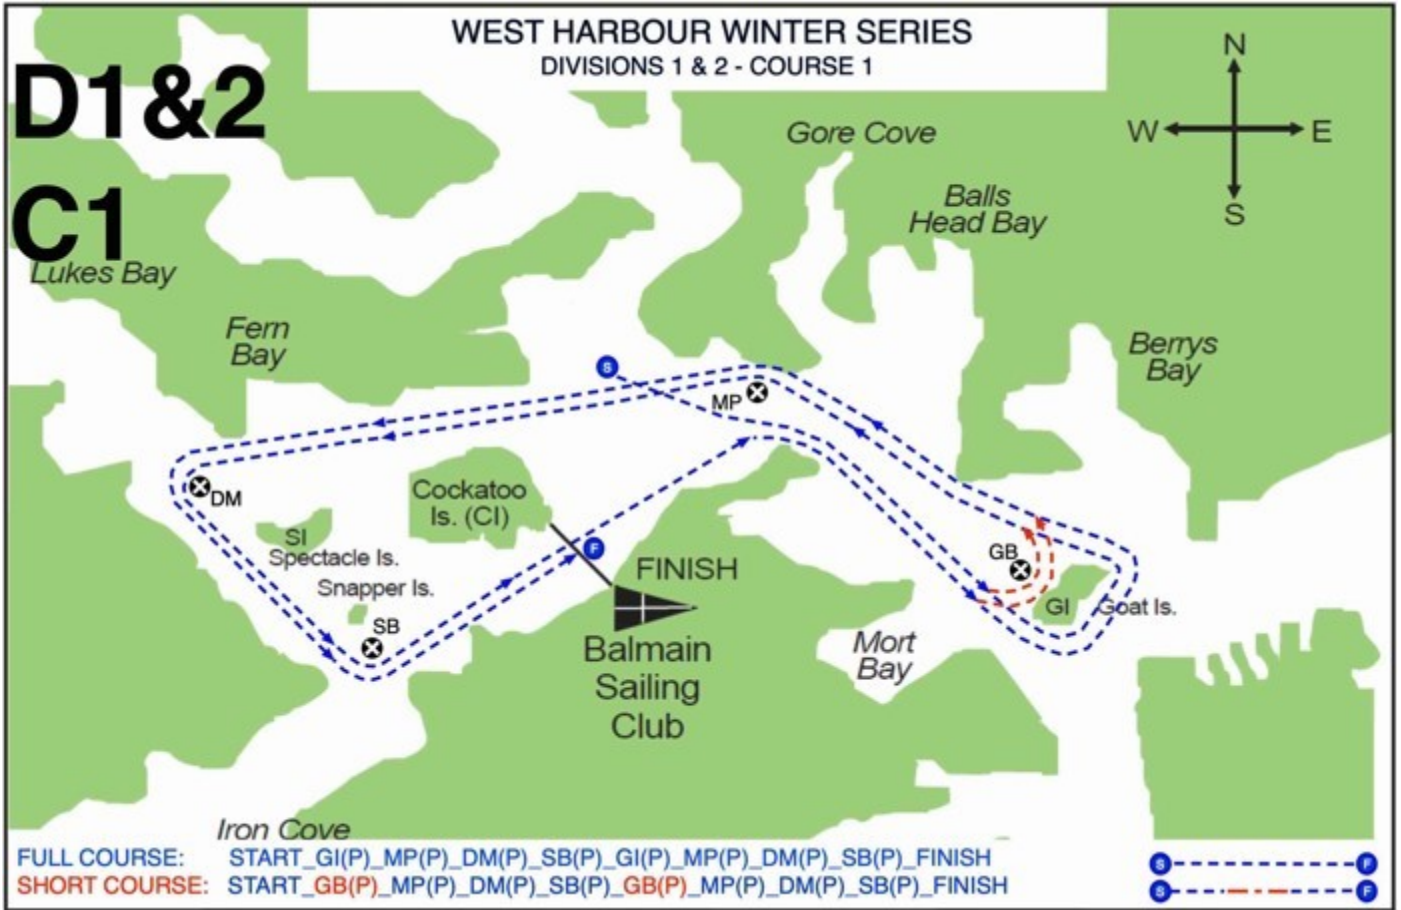

West Harbour Winter Series 2021 Course Maps

Note: Refer to '2021 West Harbour Winter Series Sailing Instructions' for full race information

Race Dates

- Race 1 9 May 2021
- Race 2 23 May 2021
- Race 3 6 June 2021
- Race 4 20 June 2021
- Race 5 4 July 2021
- Race 6 18 July 2021
- Race 7 1 August 2021

Start Signals

Scheduled Time	Division Warning	Division Start	Pennant Displayed	Pennant Dropped
11:25	1		Yellow	
11:30	2	1	Blue	Yellow
11:35	3	2	Black	Blue
11:40	4	3	Green	Black
11:45		4		Green

Radio: VHF Channel 77

Time limit: 1500 hours

D3&4

C1

WEST HARBOUR WINTER SERIES

DIVISIONS 3 & 4 - COURSE 1

D3&4

C2

WEST HARBOUR WINTER SERIES

DIVISION 3 & 4 - COURSE 2