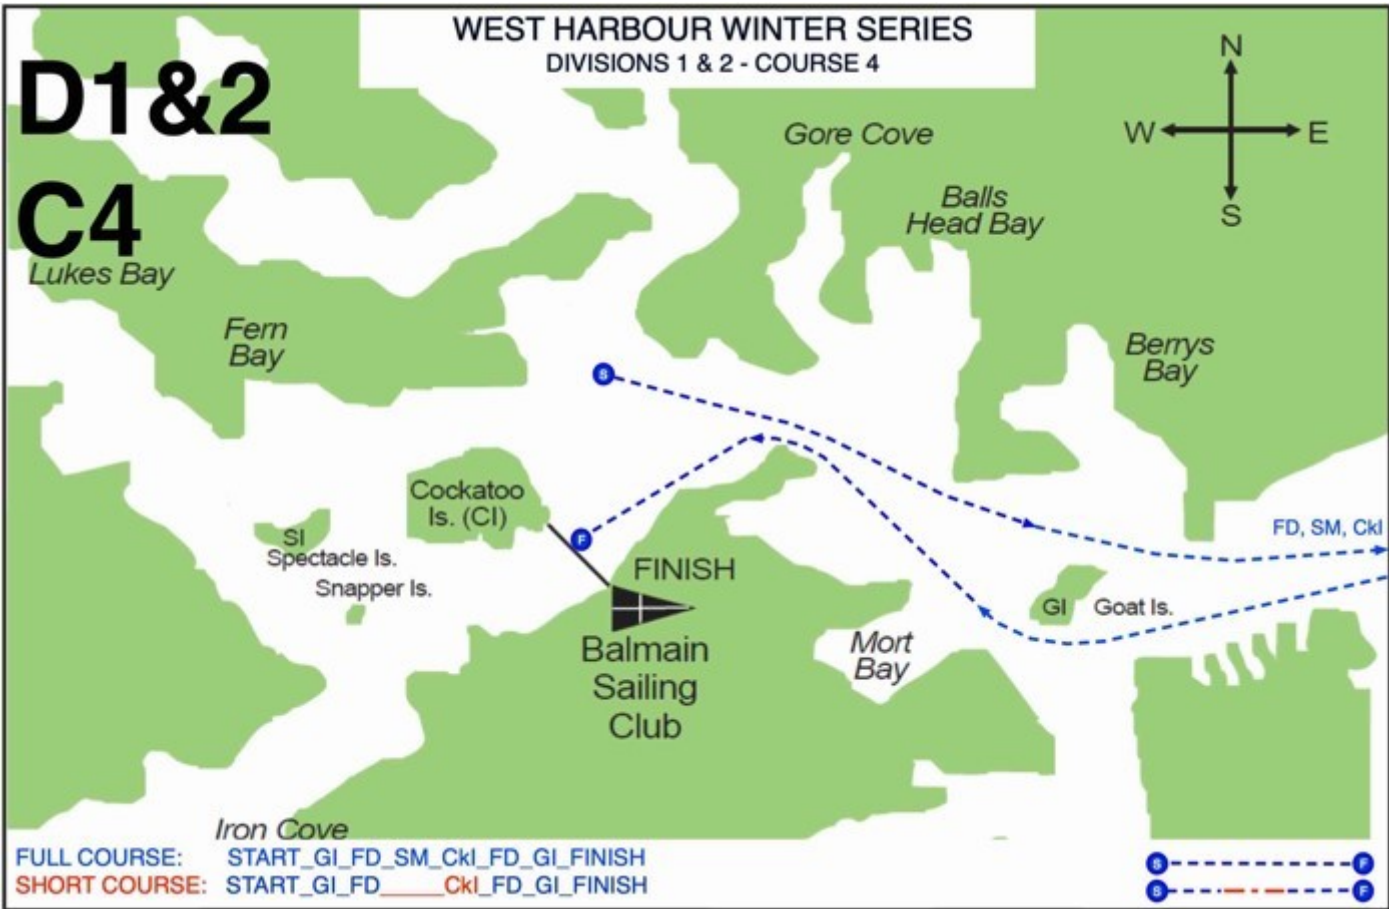

West Harbour Winter Series 2021 Course Maps

Note: Refer to '2021 West Harbour Winter Series Sailing Instructions' for full race information

Race Dates

- Race 1 9 May 2021
- Race 2 23 May 2021
- Race 3 6 June 2021
- Race 4 20 June 2021
- Race 5 4 July 2021
- Race 6 18 July 2021
- Race 7 1 August 2021

Start Signals

Scheduled Time	Division Warning	Division Start	Pennant Displayed	Pennant Dropped
11:25	1		Yellow	
11:30	2	1	Blue	Yellow
11:35	3	2	Black	Blue
11:40	4	3	Green	Black
11:45		4		Green

Radio: VHF Channel 77

Time limit: 1500 hours

D3&4

C1

WEST HARBOUR WINTER SERIES

DIVISIONS 3 & 4 - COURSE 1

D3&4

C2

WEST HARBOUR WINTER SERIES

DIVISION 3 & 4 - COURSE 2