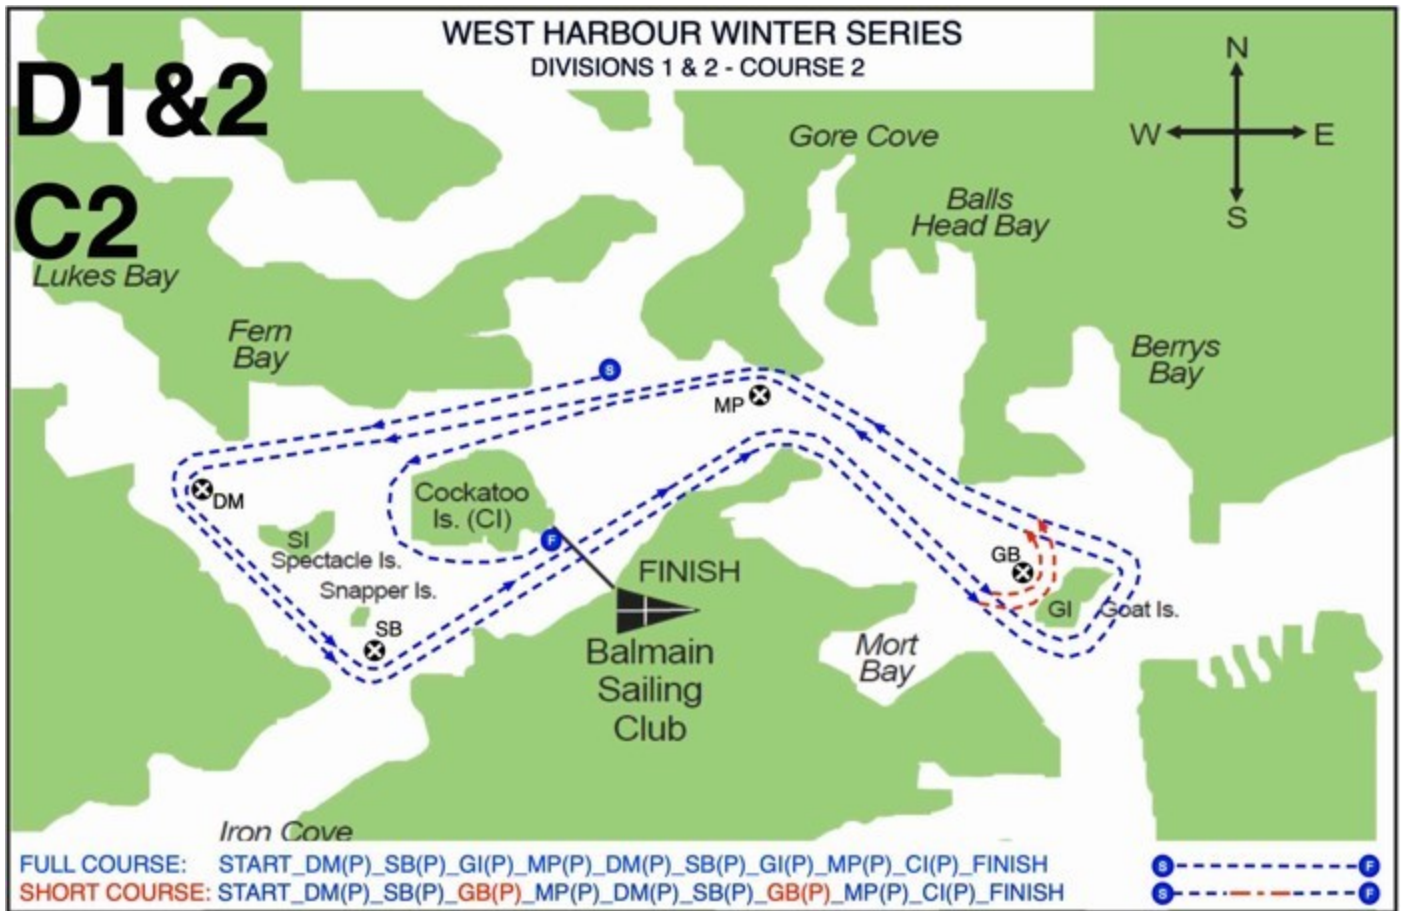

West Harbour Winter Series 2021 Course Maps

Note: Refer to '2021 West Harbour Winter Series Sailing Instructions' for full race information

Race Dates

- Race 1 9 May 2021
- Race 2 23 May 2021
- Race 3 6 June 2021
- Race 4 20 June 2021
- Race 5 4 July 2021
- Race 6 18 July 2021
- Race 7 1 August 2021

Start Signals

Scheduled Time	Division Warning	Division Start	Pennant Displayed	Pennant Dropped
11:25	1		Yellow	
11:30	2	1	Blue	Yellow
11:35	3	2	Black	Blue
11:40	4	3	Green	Black
11:45		4		Green

Radio: VHF Channel 77

Time limit: 1500 hours

D3&4

C1

WEST HARBOUR WINTER SERIES

DIVISIONS 3 & 4 - COURSE 1

D3&4

C2

WEST HARBOUR WINTER SERIES

DIVISION 3 & 4 - COURSE 2