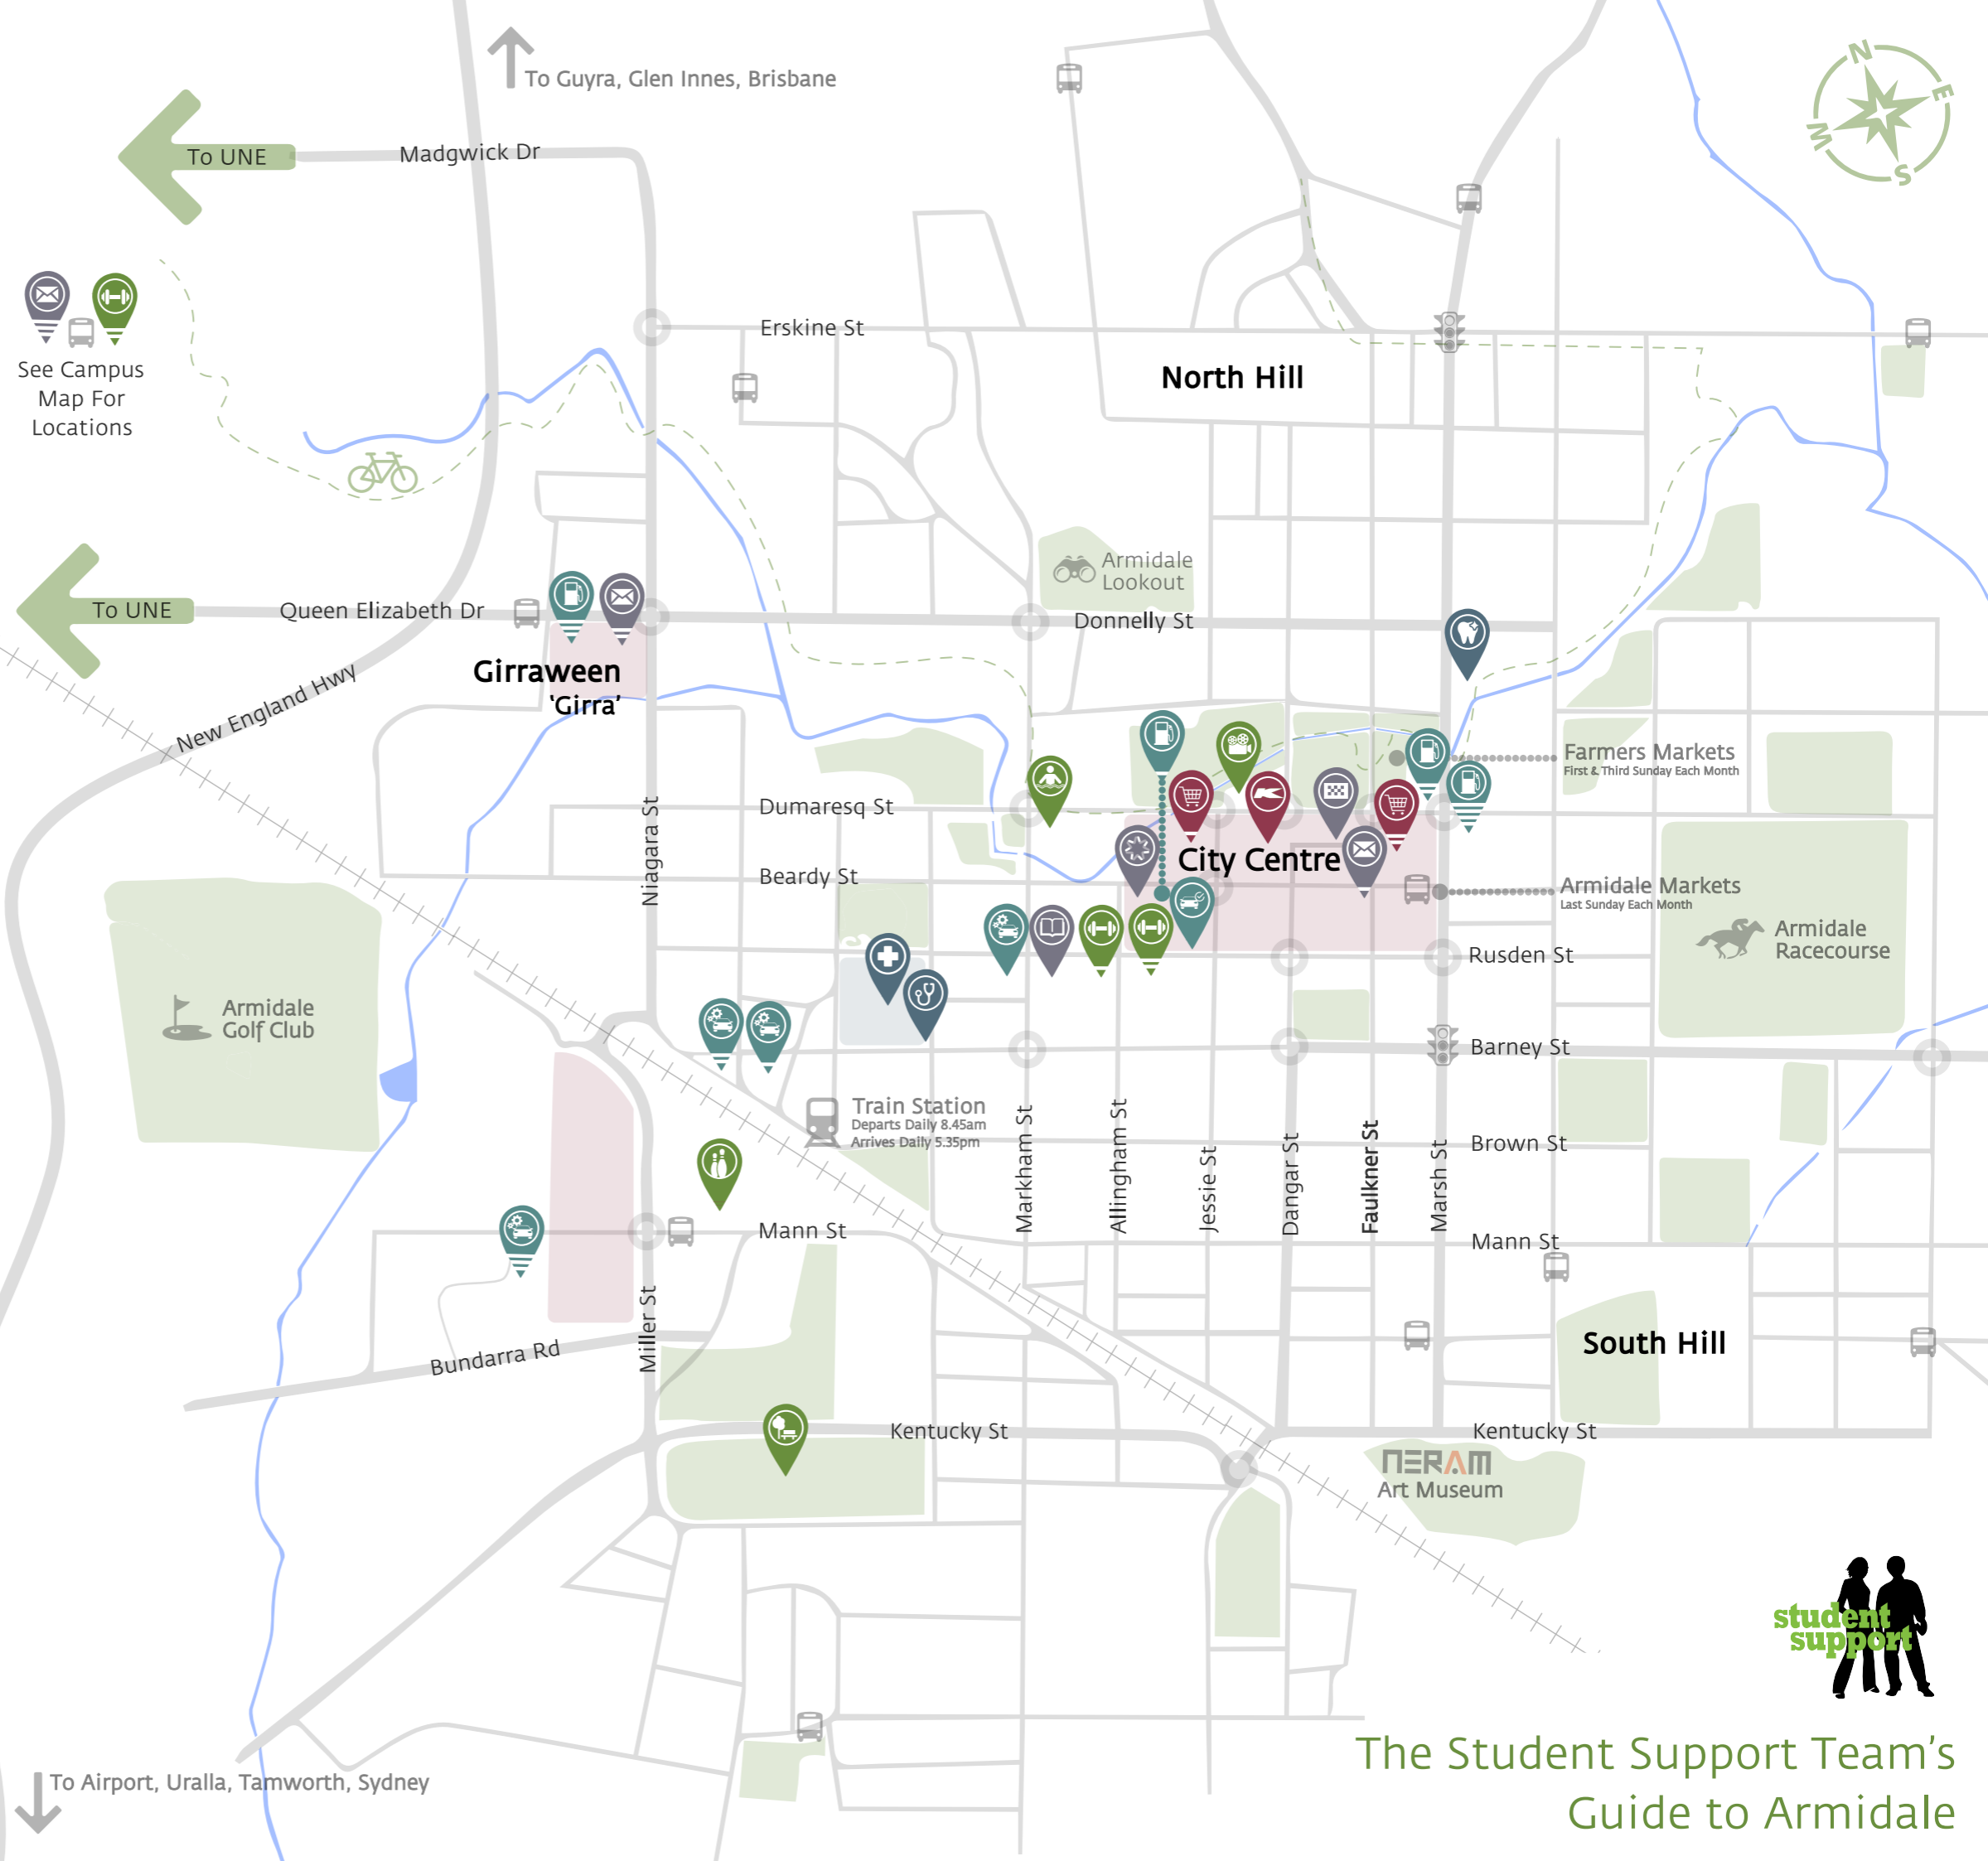

General Services

- Post Offices
 - Town
 - Girraween
 - UNE
- War Memorial Library (Free WIFI)
- Police Station
- RMS/ Services NSW
- Centrelink/Medicare

Medical Services

- Hospital & Community Health
- UNE Medical & Dental
- Thorne Dental
- Dial-a-Doctor (For out of Business Hours) ph.13 99 99

Car Services

- Petrol Stations
 - Woolworths Petrol
 - BP (Late Night Pizza)
 - Coles Express
 - Giraween Caltex (Open 24 Hours)
- Mechanics
 - Williams Automotive
 - Repc/ Bob Greene's
 - Carsons Car Care
- Car Wash
 - Prestige (Self Serve)

See Campus Map For Locations

To UNE

To Airport, Uralla, Tamworth, Sydney

To Guyra, Glen Innes, Brisbane

To UNE

To UNE

The Student Support Team's Guide to Armidale